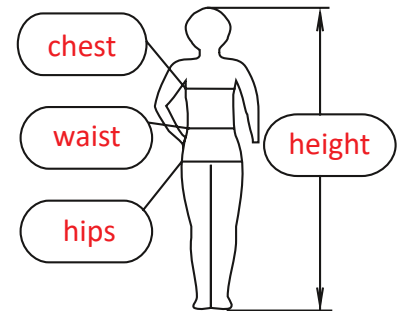

size chart - FIREFIGHTER SUITS - MEN - TROUSERS												EN 13402-3:2017
waist (cm) primary dim.	76 - 80	80 - 84	84 - 88	88 - 93	93 - 98	98 - 103	103 - 108	108 - 113	113 - 118	118 - 123	123 - 128	128 - 133
hips (cm) secondary dim.	94 - 96	96 - 98	98 - 100	100 - 102	102 - 105	105 - 107	107 - 109	109 - 112	112 - 115	115 - 117	117 - 119	119 - 122
size	44	46	48	50	52	54	56	58	60	62	64	66
size	S		M		L		XL		2XL		3XL	

height group - FIREFIGHTER SUITS - MEN - JACKET and TROUSERS					EN 13402-3:2017		
height (cm)	167 - 173		173 - 179		179 - 185	185 - 191	191 - 197
height group	170		176		182	188	194

- Please indicate the sizes **separately** for the **jacket** and the **trousers** in following format: **size number / height group** according to the sizes table + name and man/woman. Measure exactly in the defined parts of the body according to the picture. Choose your size separately for the jacket and for the trousers always according to the **primary** size. If the **secondary** size does not correspond to your primary dimension please select a compromise size or contact your GoodPRO distributor for advice.

For example: **J 52/182 + T 52/182 – David Smith/man**

- If you do not clearly indicate „man or woman“ – **we supply a men's size.**
- **Incorrectly selected sizes will not be accepted as a complaint.**

size chart - FIREFIGHTER SUITS - WOMEN - JACKET												EN 13402-3:2017
chest (cm) primary dim.	78 - 82	82 - 86	86 - 90	90 - 94	94 - 98	98 - 102	102 - 108	108 - 114	114 - 120	120 - 126	126 - 132	132 - 138
hips (cm) secondary dim.	86 - 90	90 - 94	94 - 98	98 - 102	102 - 106	106 - 110	110 - 114	114 - 118	118 - 123	123 - 128	128 - 133	133 - 138
size	32	34	36	38	40	42	44	46	48	50	52	54
size	XS		S		M		L		XL		2XL	

size chart - FIREFIGHTER SUITS - WOMEN - TROUSERS												EN 13402-3:2017
hips (cm) primary dim.	86 - 90	90 - 94	94 - 98	98 - 102	102 - 106	106 - 110	110 - 114	114 - 118	118 - 123	123 - 128	128 - 133	133 - 138
waist (cm) secondary dim.	63 - 67	67 - 71	71 - 75	75 - 79	79 - 83	83 - 87	87 - 93	93 - 99	99 - 105	105 - 111	111 - 117	117 - 123
size	32	34	36	38	40	42	44	46	48	50	52	54
size	XS		S		M		L		XL		2XL	

height group - FIREFIGHTER SUITS - WOMEN - JACKET and TROUSERS					EN 13402-3:2017		
height (cm)	155 - 161		161 - 167		167 - 173	173 - 179	179 - 185
height group	158		164		170	176	182

size chart - BLACK FIGHTER boots													
insole length (cm)	23,7	24,4	25,0	25,7	26,4	27,0	27,7	28,4	29,0	29,7	30,4	31,0	31,7
EU size	36	37	38	39	40	41	42	43	44	45	46	47	48

size chart - FireRex GLOVES						EN ISO 21420:2020		
hand perimeter (cm)	16,7 - 19,2		19,2 - 21,7		21,7 - 24,2	24,2 - 26,7	26,7 - 29,2	29,2 - 31,7
glove size	7		8		9	10	11	12

- Measure **perimeter of your hand** over your joints with a tape measure. Your hand must be closed so that the end of your index finger can touch slightly your thumb tip. This length in centimeters indicates the size of your glove according to the chart.