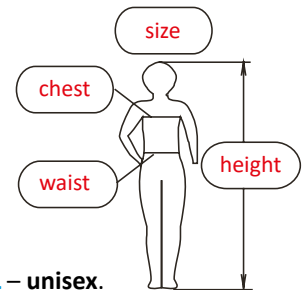

TABLE OF SIZES - FIREFIGHTER SUITS - WOMAN												
Chest (cm)	76 - 80	80 - 84	84 - 88	88 - 92	92 - 96	96 - 100	100 - 104	104 - 108	108 - 112	112 - 116	116 - 120	120 - 124
Waist (cm)	56 - 60	60 - 64	64 - 68	68 - 72	72 - 76	76 - 80	84 - 88	88 - 92	92 - 96	96 - 100	100 - 104	104 - 108
Size	40	42	44	46	48	50	52	54	56	58	60	62
Size	XS		S		M		L		XL		2XL	
Height (cm)	152 - 158			158 - 164			164 - 170			170 - 176		176 - 182
Height Group	158			164			170			176		182

- Please indicate the size in following format:

size number / height group (according the size table) + name (not mandatory)

For example: **52 / 182 – Florian Müller** you can also choose different size of jacket and trousers, for example: **J 54 / 182 + T 52 / 182**

- If you do not know your size number please enter your exact measurements:

body height – chest circumference – waist circumference in cm

for example: **185 – 105 – 95** measure exactly in the defined parts of the body according to the picture, **for women please also indicate the circumference of the hips**

TABLE OF SIZES - INDUSTRY - WOMAN													
Chest (cm)	76 - 80	80 - 84	84 - 88	88 - 92	92 - 96	96 - 100	100 - 104	104 - 108	108 - 112	112 - 116	116 - 120	120 - 124	
Waist (cm)	56 - 60	60 - 64	64 - 68	68 - 72	72 - 76	76 - 80	84 - 88	88 - 92	92 - 96	96 - 100	100 - 104	104 - 108	
Size	40	42	44	46	48	50	52	54	56	58	60	62	
Size	XS		S		M		L		XL		2XL		
Height (cm)	158 - 164				164 - 170				170 - 176				
Height Group	164				170				176				